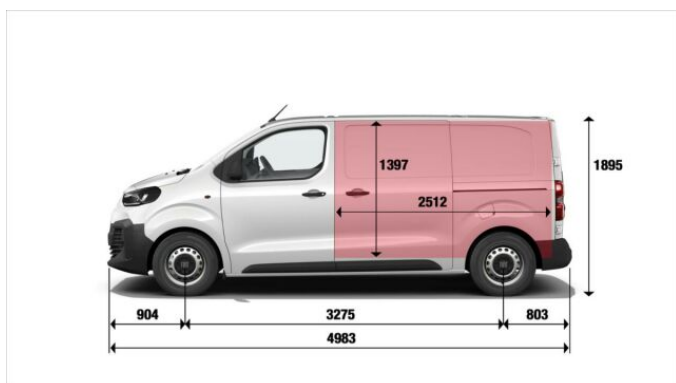

> FOTOGALERIE MODELU

Tato část internetových stránek Fiat Professional slouží zejména autorizovaným prodejcům Fiat Professional v České republice k prezentaci vozů značky Fiat Professional určených k prodeji. Zřizovatel těchto internetových stránek nenese odpovědnost za správnost, úplnost a aktuálnost údajů uvedených v této části internetových stránek. Odpovědnost za správnost, úplnost a aktuálnost údajů týkajících se